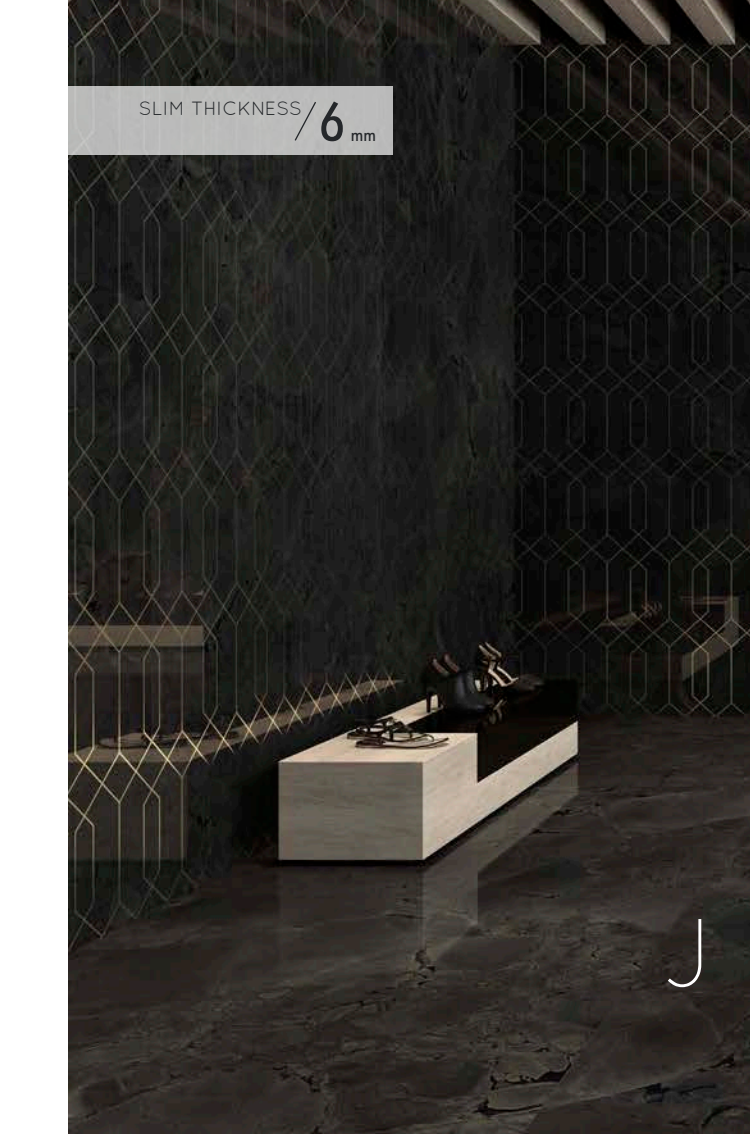

SLIM THICKNESS / 6 mm