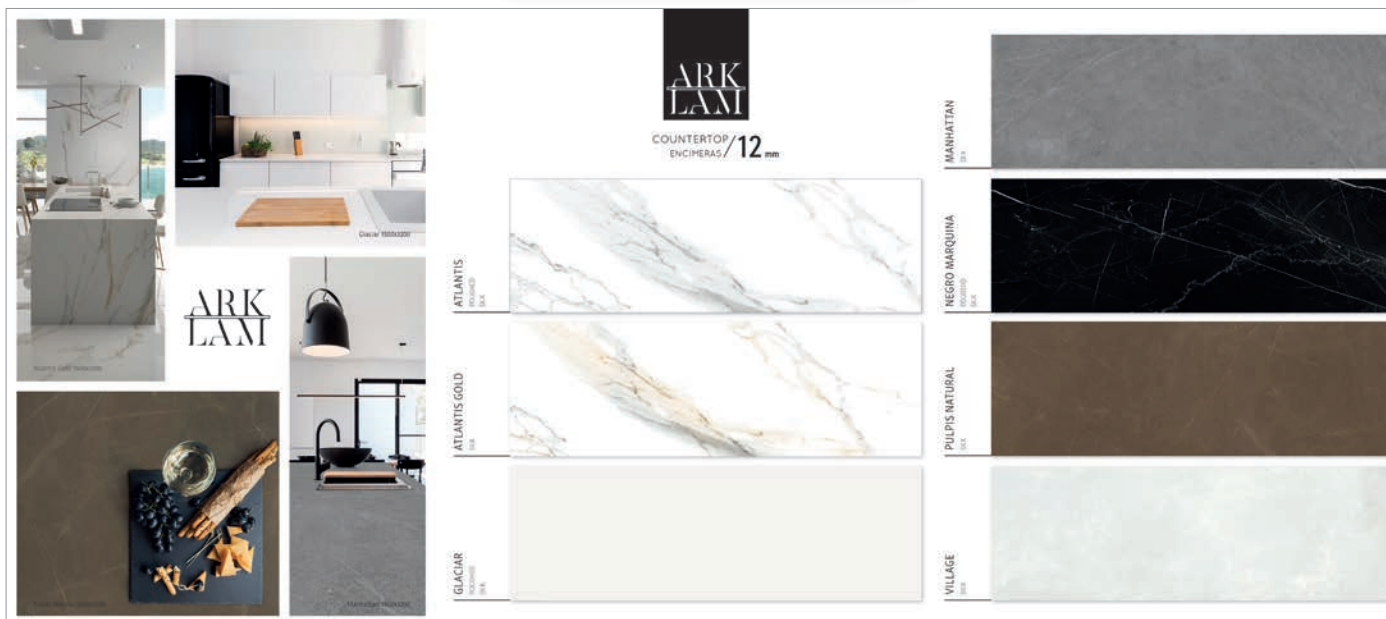

El interior de la caja contiene:

- 7 Tacos de 20x6,5 cm Ark Lam 12mm de los siguientes modelos

(a elegir por el comercial):

- | | |
|--------------------------------|-------------------------------|
| - Atlantis Polished/Silk | - Basalt Grey Silk |
| - Atlantis Gold Polished/Silk | - Vulcano Silk |
| - Manhattan Grey Silk | - Super White Polished |
| - Negro Marquina Polished/Silk | - Super White Silk |
| - Pulpis Natural Silk | - Brazil Super White Hond |
| - Village Silk | - Calacatta Paonazzo Polished |
| - Londra Grey Matt Polished | - Calacatta Paonazzo Hond |
| - Palisandro Blue Polished | - Canada Silk |
| - Pierre Bleu Silk | - Volakas Silk |
| - Arabescatto Corchia Silk | - Invisible Grey Polished |
| - Estatuario Polished | - Invisible Grey Hond |
| - Estatuario Hond | |